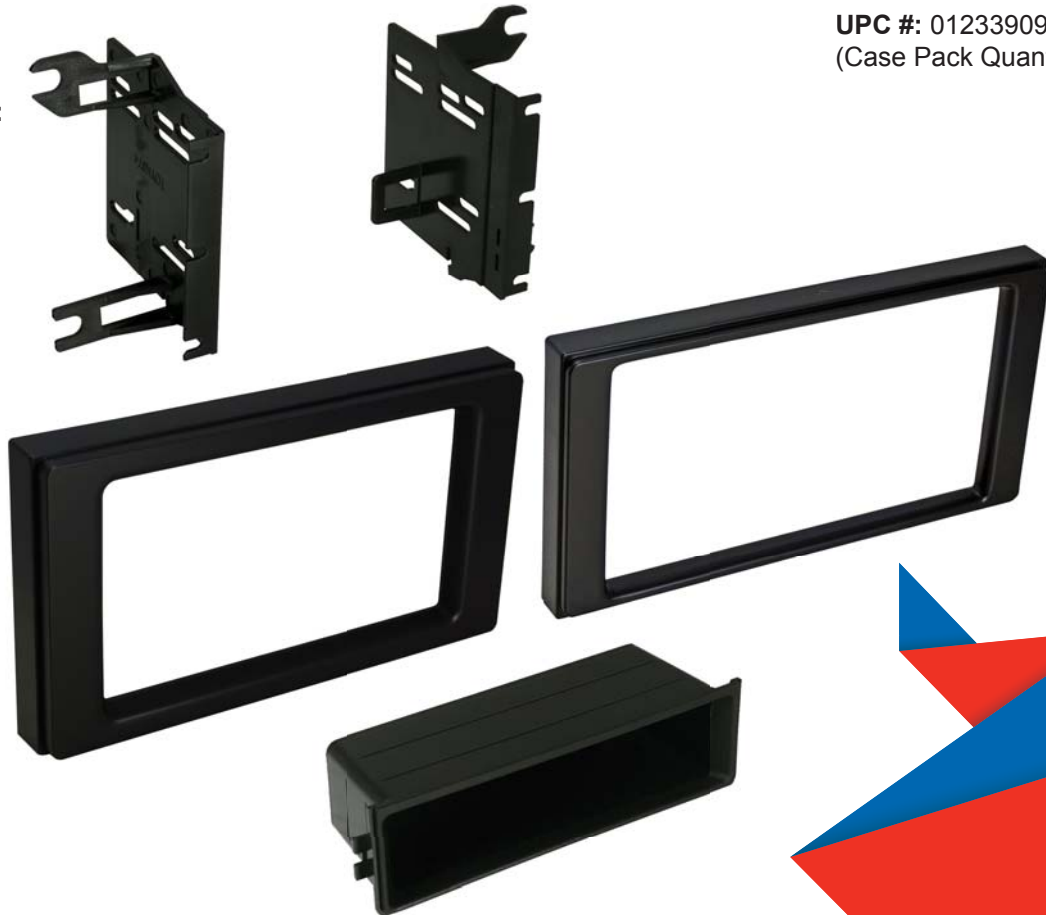

NEW PRODUCT

TOYK9714

VEHICLE APPLICATIONS

TOYOTA
2016 Tacoma

FEATURES

- Includes two mainframes to cover the 6" and 7" Tacoma radios.
- Installs one single ISO radio w/pocket.
- Installs one Double DIN Radio.
- Painted Satin Black.
- Instructions & Hardware included.

Wire Harness:

TWH950

Antenna Adapters:

LX8

IN STOCK DATE

2/11/16

UPC #: 012339097149
(Case Pack Quantity = 20)

THE KIT EXPERTS