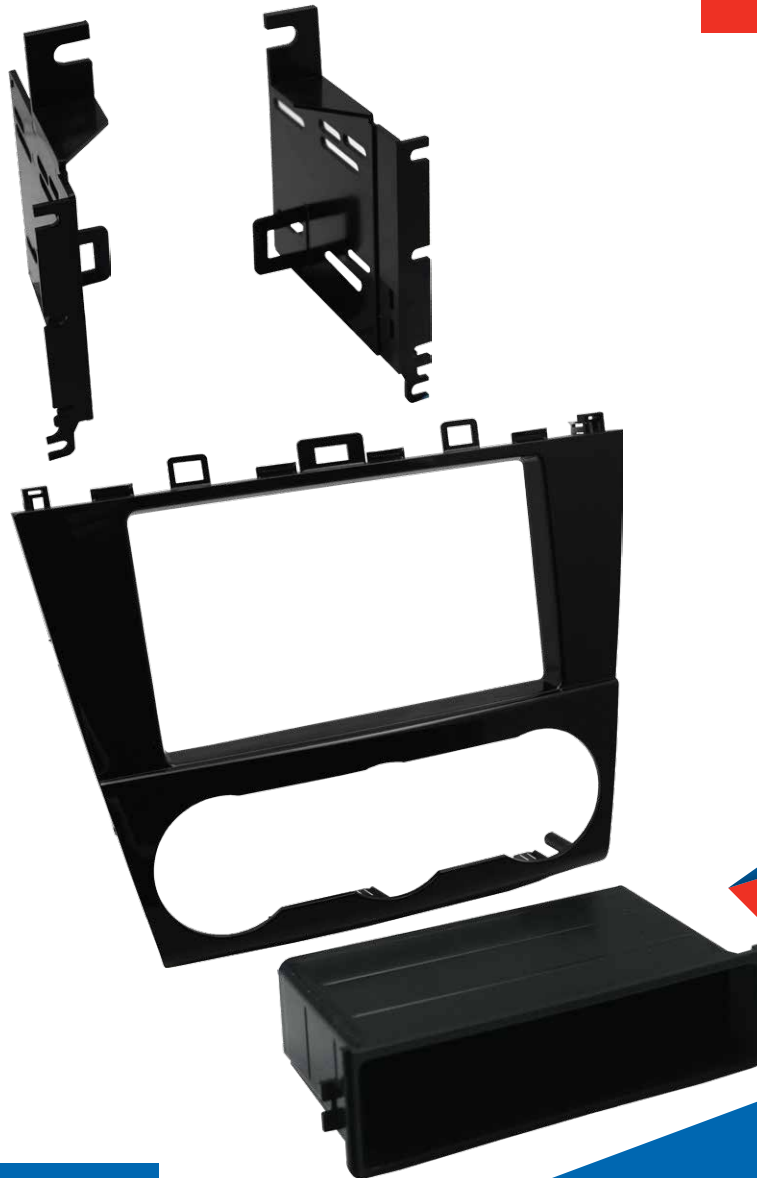

NEW PRODUCT

SBK929GB

VEHICLE APPLICATIONS

SUBARU

2016-2017 FORESTER
2015-2016 IMPREZA
2016-2017 WRX
2015 XV CROSSTREK
2016 CROSSTREK

IN STOCK DATE

9/26/16

FEATURES

- Installs (1) single ISO radio with pocket
- Installs (1) double DIN radio
- Painted high-gloss black
- Instructions & hardware included

Wire Harness:

TWH950

Antenna Adapters:

LX8

THE KIT EXPERTS

CUSTOM MOUNTING KITS